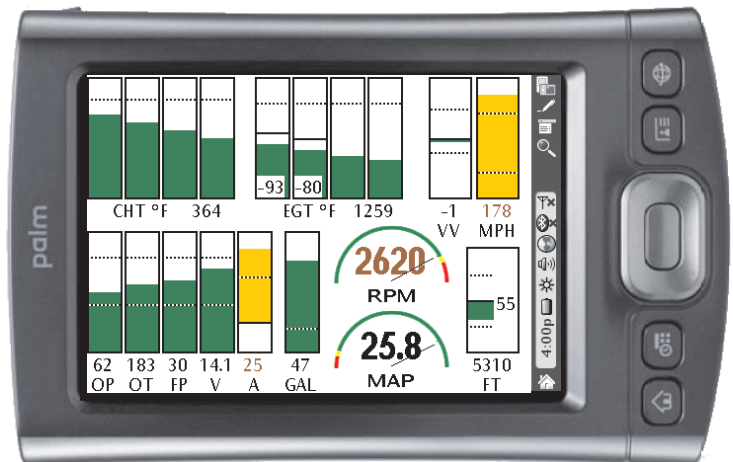

EIS Mate™

NEW

Turn this...

into this...

\$150

All EIS Data
6 CHT - 6 EGT
6 AUX Channels
Engine Data
Air Data

Instant-Scan Color Coding
Highly Customizable
Engine & Flight Data Recorder
Checklists
Serial or Bluetooth

Big Features *for Small Budgets*

EIS Mate is software that runs on PalmOS, the operating system of Palm and Handspring handhelds. A data connection is required between the Engine Information System and the PalmOS handheld (PDA). Software license is \$150 and does not include hardware. Complete PDA/cable/software packages starting at \$220. Requires minimum PalmOS v3.5.