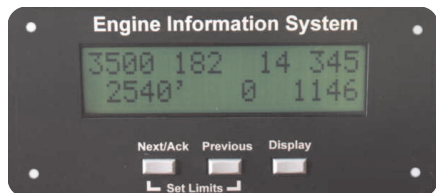

EIS Mate™

NEW

Turn this...

into this...

\$150

All EIS Data
6 CHT - 6 EGT
6 AUX Channels
Engine Data
Air Data

Instant-Scan Color Coding
Highly Customizable
Engine & Flight Data Recorder
Checklists
Serial or Bluetooth

Big Features *for Small Budgets*

EIS Mate is software that runs on PalmOS, the operating system of Palm and Handspring handhelds. A data connection is required between the Engine Information System and the PalmOS handheld (PDA). Software license is \$150 and does not include hardware. Complete PDA/cable/software packages starting at \$220. Requires minimum PalmOS v3.5.