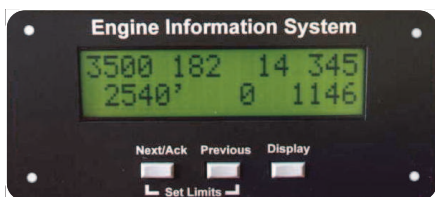

# EIS Mate™

NEW

Turn this...

into this...

\$150

All EIS Data  
6 CHT - 6 EGT  
6 AUX Channels  
Engine Data  
Fuel Data  
Air Data

Instant-Scan Color Coding  
Engine & Flight Data Recorder  
Highly Customizable  
Low-Clutter Display  
Serial or Bluetooth  
Checklists

## Big Features for Small Budgets

EIS Mate is software that runs on PalmOS, the operating system of Palm and Handspring handhelds. A data connection is required between the Engine Information System and the PalmOS handheld (PDA). Software license is \$150 and does not include hardware. Complete PDA/cable/software packages starting at \$250. Requires minimum PalmOS v3.5.