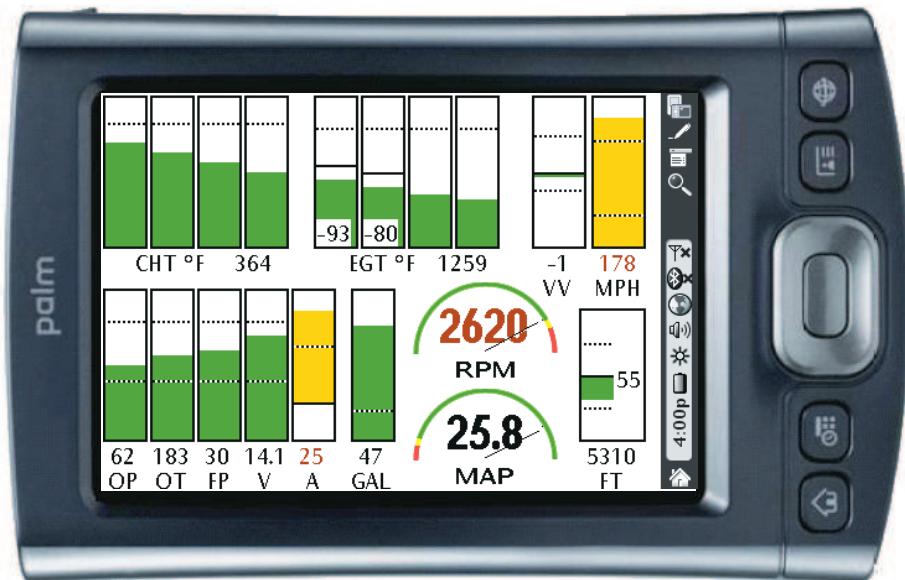

# EIS Mate™

NEW

Turn this...

into this...

\$150

All EIS Data  
6 CHT - 6 EGT  
6 AUX Channels  
Engine Data  
Fuel Data  
Air Data

Instant-Scan Color Coding  
Engine & Flight Data Recorder  
Highly Customizable  
Low-Clutter Display  
Serial or Bluetooth  
Checklists

## Big Features for Small Budgets

EIS Mate is software that runs on PalmOS, the operating system of Palm and Handspring handhelds. A data connection is required between the Engine Information System and the PalmOS handheld (PDA). Software license is \$150 and does not include hardware. Complete PDA/cable/software packages starting at \$250. Requires minimum PalmOS v3.5.